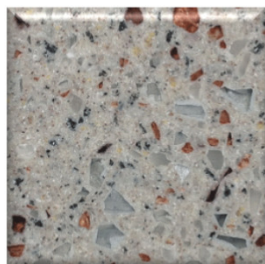

Starry Night  
Escape Series

Sedona  
Adventure Series

Santa Fe  
Adventure Series

Tundra  
Adventure Series

Blue Lagoon  
Adventure Series

Dogwood  
Explore Series

Appalachian  
Explore Series

Morocco  
Explore Series

Montana  
Explore Series

Meridian  
Discover Series

Tuscany Nuovo  
Discover Series

Coral Quartz  
Discover Series

Yukon  
Discover Series

Rain Dance  
Discover Series

**COLORS MAY VARY FROM SAMPLES SHOWN.  
PLEASE REFER TO ACTUAL SOLID SURFACE  
SAMPLES FOR EXACT COLOR.**

Additional solid surface colors are available.  
To view them or order samples, follow this link:

<http://www.livingstonesurfaces.com/color-swatches/>

**Annato Granite**  
G606

**Venetian Sand**  
G42

**Trail Gray**  
GT912