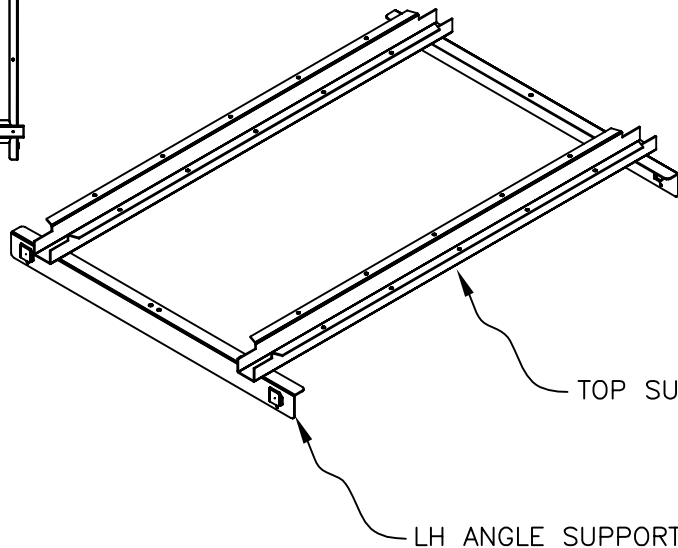

Accessories

Royston LLC One Pickroy Road Jasper, GA 30143

800.334.1766

roystonllc.com

OPEN BACK DIMENSIONS

**OPEN BACK LOCATION
OFF THE FLOOR**

A-BASE HEIGHT	B-HEIGHT
4.25"	9"
6.25"	11"
10.25"	15"

BACK FILLER PANEL

BACK FILLER PANEL TO CLOSE
OFF OPEN BACK OF CABINET
AVAILABLE FOR ALL STANDARD
CABINET SIZES 12"-60".

TOP SUPPORT SYSTEM

**TOP SUPPORT SYSTEM
SIZES AVAILABLE**

WIDTH	DEPTH
24"	24"
30"	30"
36"	36"
42"	
48"	

SUPPORT SYSTEM
AVAILABLE WITH UPTO
3 TOP SUPPORTS

CONDIMENT TRAY

ITEM #		
WIDTH	6"	0396750
	12"	0392657
	18"	0393130
	24"	0392652
	30"	0387425
	36"	0392592

CUP & CONDIMENT TRAY COVER

ITEM #		
WIDTH	18"	33331
	24"	45245
	30"	49184
	36"	45246
	42"	60032024
	48"	45247