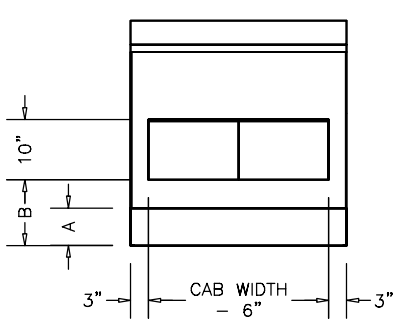

Accessories

Royston LLC One Pickroy Road Jasper, GA 30143

800.334.1766

roystonllc.com

OPEN BACK DIMENSIONS

**OPEN BACK LOCATION
OFF THE FLOOR**

A-BASE HEIGHT	B-HEIGHT
4.25"	9"
6.25"	11"
10.25"	15"

BACK FILLER PANEL

BACK FILLER PANEL TO CLOSE
OFF OPEN BACK OF CABINET
AVAILABLE FOR ALL STANDARD
CABINET SIZES 12"-60".

TOP SUPPORT SYSTEM

**TOP SUPPORT SYSTEM
SIZES AVAILABLE**

WIDTH	DEPTH
24"	24"
30"	30"
36"	36"
42"	
48"	

SUPPORT SYSTEM
AVAILABLE WITH UPTO
3 TOP SUPPORTS

CONDIMENT TRAY

ITEM #		
WIDTH	6"	0396750
	12"	0392657
	18"	0393130
	24"	0392652
	30"	0387425
	36"	0392592

CUP & CONDIMENT TRAY COVER

ITEM #		
WIDTH	18"	33331
	24"	45245
	30"	49184
	36"	45246
	42"	60032024
	48"	45247

CUP DISPENSER
SIZES AVAILABLE

DIAMETER	DEPTH
7.125"	22"
	19"
	16.5"

WILL HOLD ALL CUP SIZES UP TO 4-1/2" DIA. 8 oz. TO 44 oz.

TRIM RING COLORS

STANDARD: BLACK

OPTIONAL: GREY
RED
GREEN
BLUE

CD172 - JUMBO CUP DISPENSER