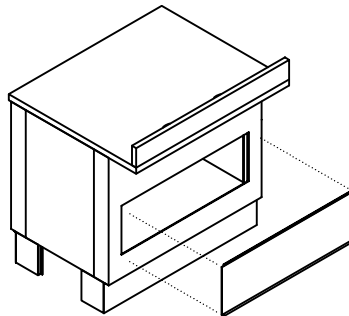

Accessories

Royston LLC One Pickroy Road Jasper, GA 30143

800.334.1766

roystonllc.com

OPEN BACK DIMENSIONS

**OPEN BACK LOCATION
OFF THE FLOOR**

A-BASE HEIGHT	B-HEIGHT
4.25"	9"
6.25"	11"
10.25"	15"

BACK FILLER PANEL

BACK FILLER PANEL TO CLOSE
OFF OPEN BACK OF CABINET
AVAILABLE FOR ALL STANDARD
CABINET SIZES 12"-60".

TOP SUPPORT SYSTEM

**TOP SUPPORT SYSTEM
SIZES AVAILABLE**

WIDTH	DEPTH
24"	24"
30"	30"
36"	36"
42"	
48"	