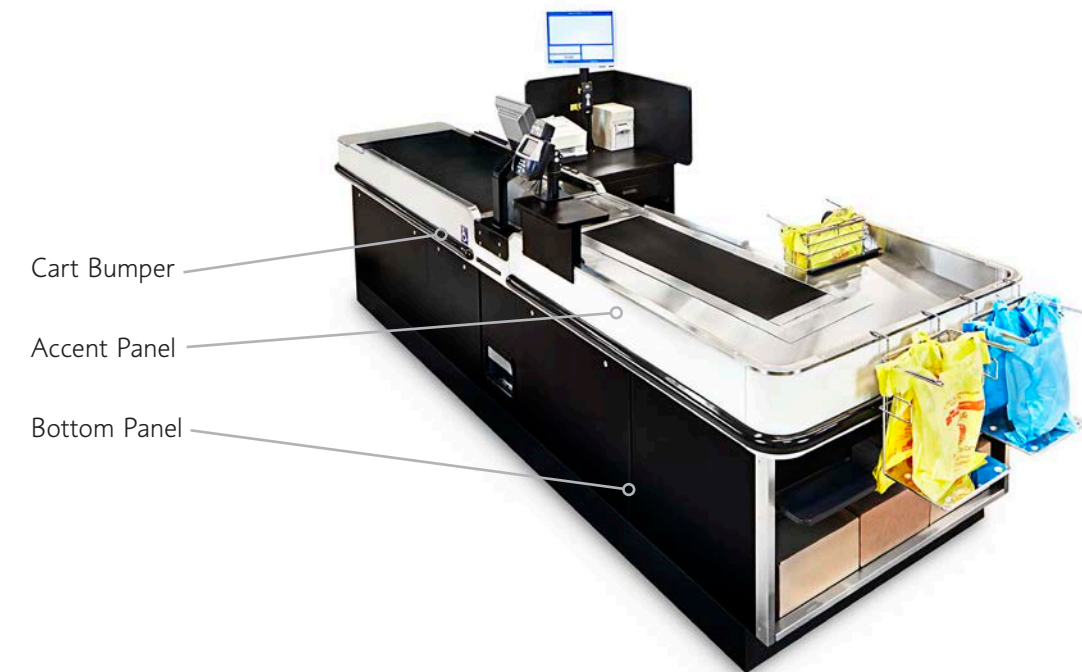

Black Pearl Splatter 032

Iron Kettle Black S028

STANDARD **LAMINATE** COLORS

Fleece D436-60

Khaki Brown D50-60

Fashion Gray D381-60

Black 1595-60

FLEXIBLE BUMPER COLORS