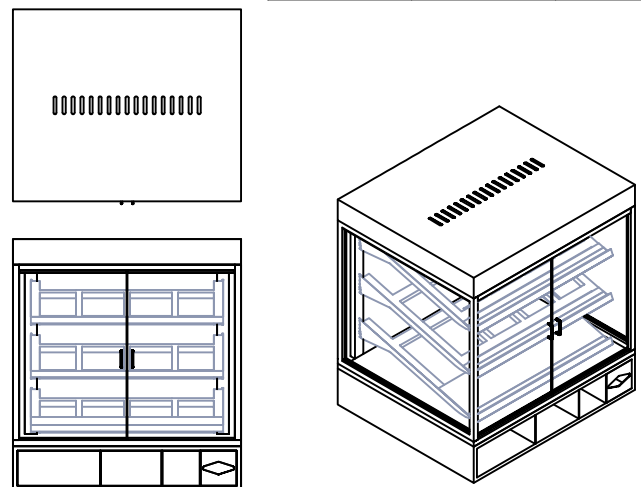

LIGHT OPTIONS:
FLUORESCENT OR LED

OPTIONAL: PULL-OUT SHELF FOR WORK SURFACE (NOT SHOWN).

CABINET SHOWN: CS383277PSRC-ESL-FLOR,BGBX-CB,B-T1,PF3832

PASTRY CASE BASE CABINET

BASE CABINET SIZES AVAILABLE

WIDTH	DEPTH	HEIGHT
38"	32"	76.75"
	36"	

PASTRY CASE

PASTRY CASE SIZES AVAILABLE

WIDTH	DEPTH	HEIGHT
38"	32"	52.25"

ESM PASTRY CASE

CABINET SIZES AVAILABLE

WIDTH	DEPTH	HEIGHT
38"	32"	66"
	36"	

THE ESM PASTRY CASE IS A STAND ALONE COUNTER TOP UNIT WITH AN OPTIONAL BASE CABINET. WHEN CASE IS COMBINED WITH BASE CABINET, UNIT SHIPS ASSEMBLED. CABINET COMPONENTS SHOWN SEPARATELY BELOW FOR DETAIL CLARITY.

LIGHT OPTIONS:
FLUORESCENT OR LED

CABINET SHOWN: CS383266PSRC-ESM-BX-FLOR,FD2-CB,B-T1,PF3832

PASTRY CASE BASE CABINET

CABINET SIZES AVAILABLE

WIDTH	DEPTH	HEIGHT
38"	32"	24.5"
	36"	

PASTRY CASE

CASE SIZES AVAILABLE

WIDTH	DEPTH	HEIGHT
38"	13"	34.5"

CABINET SHOWN:
ESM,PSRC41.63X38.00X32.00,LT,FLOR,BLK,3-SHF,BOX

ESS PASTRY CASE

THE ESS PASTRY CASE IS A STAND ALONE COUNTER TOP UNIT WITH AN OPTIONAL BASE CABINET. THE CASE AND CABINET SHIP SEPARATELY. CABINET COMPONENTS SHOWN SEPARATELY BELOW FOR DETAIL CLARITY.