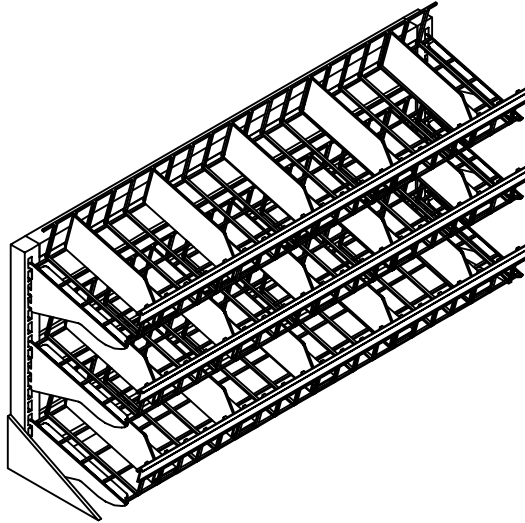

LIGHT OPTIONS:
FLUORESCENT

PASTRY CASE BASE CABINET

CABINET SIZES AVAILABLE

WIDTH	DEPTH	HEIGHT
36"	23"	33.5"
	29"	
	35"	

COUNTER TOP PASTRY CASE

CASE SIZES AVAILABLE

WIDTH	DEPTH	HEIGHT
36"	18"	39"

CABINET SHOWN:
CS362934FD2-CB-TISU-NPK,B,SFP3630

CABINET SHOWN:
ESS,PSRC,39.00X35.5X17.93,LT,FLOR,55HF

COUNTER TOP
CONDIMENT & LID RACK

LID RACK SIZES AVAILABLE

WIDTH	DEPTH	HEIGHT
24"	9.5"	26"
36"		

COUNTER TOP
LID RACK

CONDIMENT RACK
SIZES AVAILABLE

WIDTH	HEIGHT
24"	18"
36"	