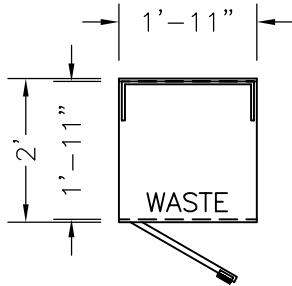

CABINET SHOWN: C0361530FD2-CB

OVERHEAD
NO DOOR CABINET

CABINET SIZES AVAILABLE

WIDTH	DEPTH	HEIGHT
18"	15"	21"
24"	23"	30"
30"		
36"		
42"		
48"		

CABINET SHOWN: C0361530ND-CB

**FREE STANDING
STRAIGHT WASTE**

CABINET SHOWN:
FSWM232442SWLFD-CB,NOB,SMF2324-TRAY

CABINET SIZES AVAILABLE

WIDTH	DEPTH	HEIGHT
23"	23"	42"

ALSO AVAILABLE FLAT TOP,
NO TRAY RAIL.

**FREE STANDING
DROP WASTE**

CABINET SHOWN:
FSDM232442DWLFD-CB,NOB,SMF2324-DW-OVAL