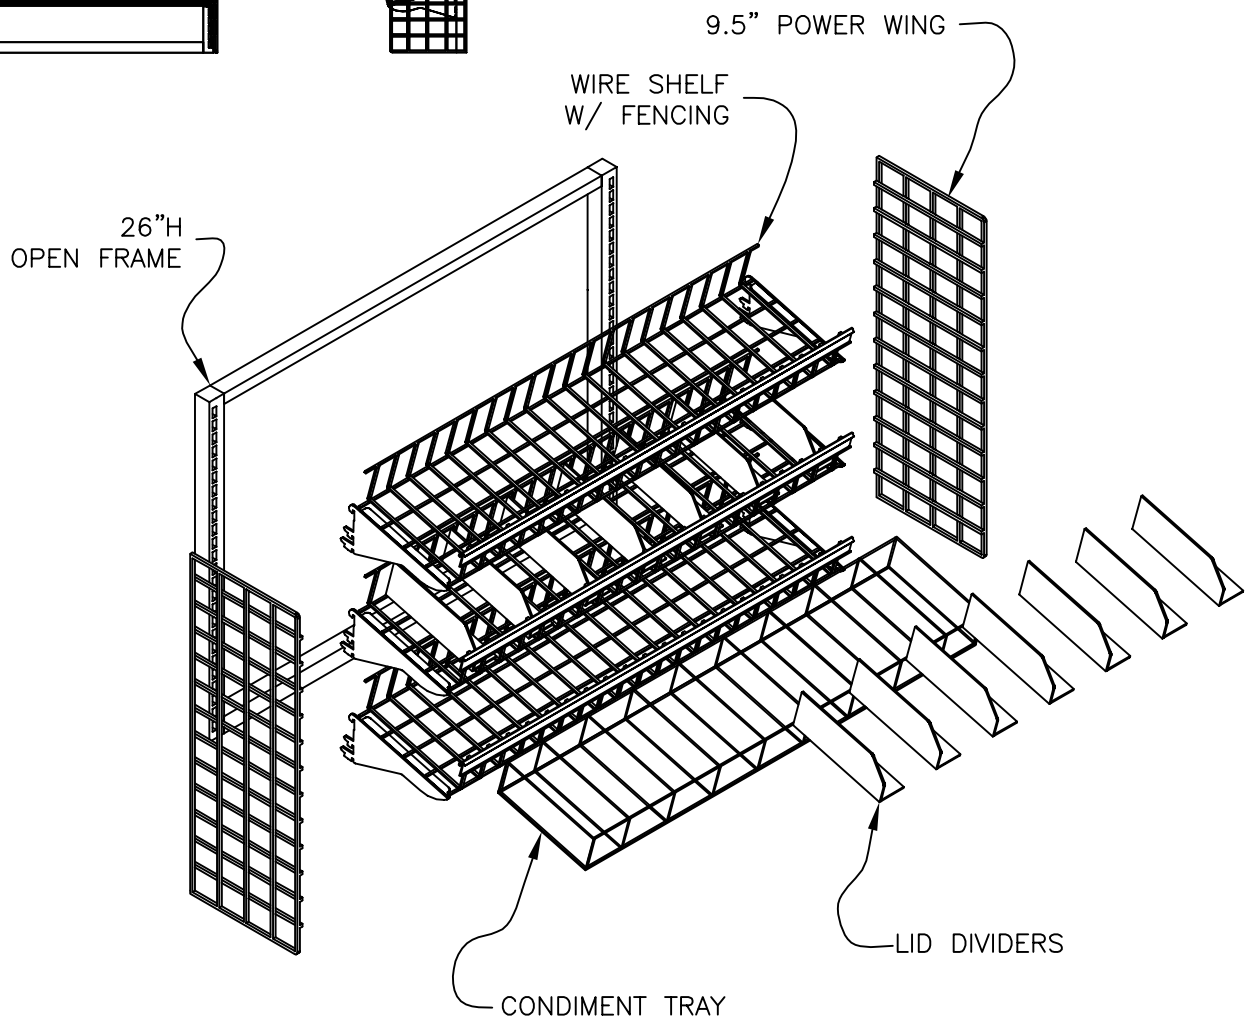

COUNTER TOP
CONDIMENT & LID RACK

LID RACK SIZES AVAILABLE

WIDTH	DEPTH	HEIGHT
24"	9.5"	26"
36"