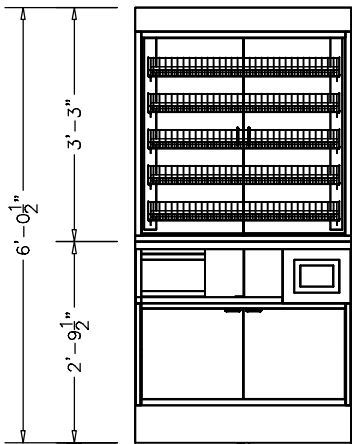

LIGHT OPTIONS:
FLUORESCENT OR LED

OPTIONAL: PULL-OUT SHELF FOR WORK SURFACE (NOT SHOWN).

CABINET SHOWN: CS383277PSRC-ESL-FLOR,BGBX-CB,B-T1,PF3832

PASTRY CASE BASE CABINET

BASE CABINET SIZES AVAILABLE

WIDTH	DEPTH	HEIGHT
38"	32"	76.75"
	36"	

PASTRY CASE

PASTRY CASE SIZES AVAILABLE

WIDTH	DEPTH	HEIGHT
38"	32"	52.25"

ESM PASTRY CASE

CABINET SIZES AVAILABLE

WIDTH	DEPTH	HEIGHT
38"	32"	66"
	36"	

THE ESM PASTRY CASE IS A STAND ALONE COUNTER TOP UNIT WITH AN OPTIONAL BASE CABINET. WHEN CASE IS COMBINED WITH BASE CABINET, UNIT SHIPS ASSEMBLED. CABINET COMPONENTS SHOWN SEPARATELY BELOW FOR DETAIL CLARITY.

LIGHT OPTIONS:
FLUORESCENT OR LED

CABINET SHOWN: CS383266PSRC-ESM-BX-FLOR,FD2-CB,B-T1,PF3832

PASTRY CASE BASE CABINET

CABINET SIZES AVAILABLE

WIDTH	DEPTH	HEIGHT
38"	32"	24.5"
	36"	

PASTRY CASE

CASE SIZES AVAILABLE

WIDTH	DEPTH	HEIGHT
38"	13"	34.5"

CABINET SHOWN:
ESM,PSRC41.63X38.00X32.00,LT,FLOR,BLK,3-SHF,BOX

ESS PASTRY CASE

THE ESS PASTRY CASE IS A STAND ALONE COUNTER TOP UNIT WITH AN OPTIONAL BASE CABINET. THE CASE AND CABINET SHIP SEPARATELY. CABINET COMPONENTS SHOWN SEPARATELY BELOW FOR DETAIL CLARITY.