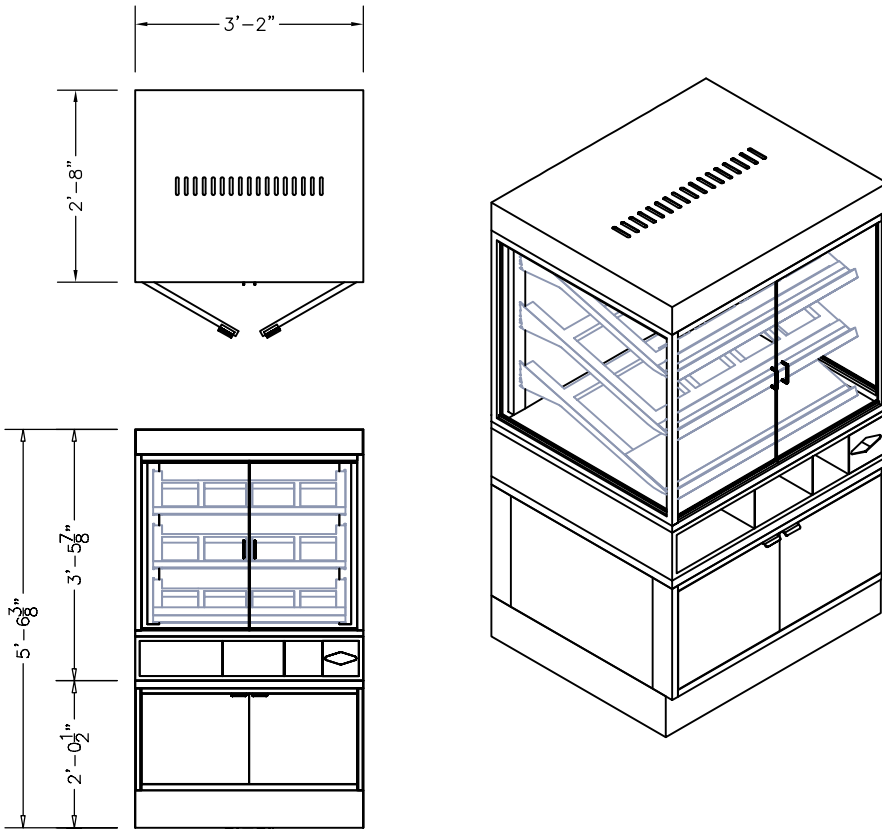

LIGHT OPTIONS:
FLUORESCENT OR LED

OPTIONAL: PULL-OUT SHELF FOR WORK SURFACE (NOT SHOWN).

CABINET SHOWN: CS383277PSRC-ESL-FLOR,BGBX-CB,B-T1,PF3832

PASTRY CASE BASE CABINET

BASE CABINET SIZES AVAILABLE

WIDTH	DEPTH	HEIGHT
38"	32"	76.75"
	36"	

PASTRY CASE

PASTRY CASE SIZES AVAILABLE

WIDTH	DEPTH	HEIGHT
38"	32"	52.25"

ESM PASTRY CASE

CABINET SIZES AVAILABLE

WIDTH	DEPTH	HEIGHT
38"	32"	66"
	36"	

THE ESM PASTRY CASE IS A STAND ALONE COUNTER TOP UNIT WITH AN OPTIONAL BASE CABINET. WHEN CASE IS COMBINED WITH BASE CABINET, UNIT SHIPS ASSEMBLED. CABINET COMPONENTS SHOWN SEPARATELY BELOW FOR DETAIL CLARITY.

LIGHT OPTIONS:
FLUORESCENT OR LED

CABINET SHOWN: CS383266PSRC-ESM-BX-FLOR,FD2-CB,B-T1,PF3832

PASTRY CASE BASE CABINET

CABINET SIZES AVAILABLE

WIDTH	DEPTH	HEIGHT
38"	32"	24.5"
	36"	

PASTRY CASE

CASE SIZES AVAILABLE

WIDTH	DEPTH	HEIGHT
38"	13"	34.5"

CABINET SHOWN:
ESM,PSRC41.63X38.00X32.00,LT,FLOR,BLK,3-SHF,BOX

ESS PASTRY CASE

THE ESS PASTRY CASE IS A STAND ALONE COUNTER TOP UNIT WITH AN OPTIONAL BASE CABINET. THE CASE AND CABINET SHIP SEPARATELY. CABINET COMPONENTS SHOWN SEPARATELY BELOW FOR DETAIL CLARITY.