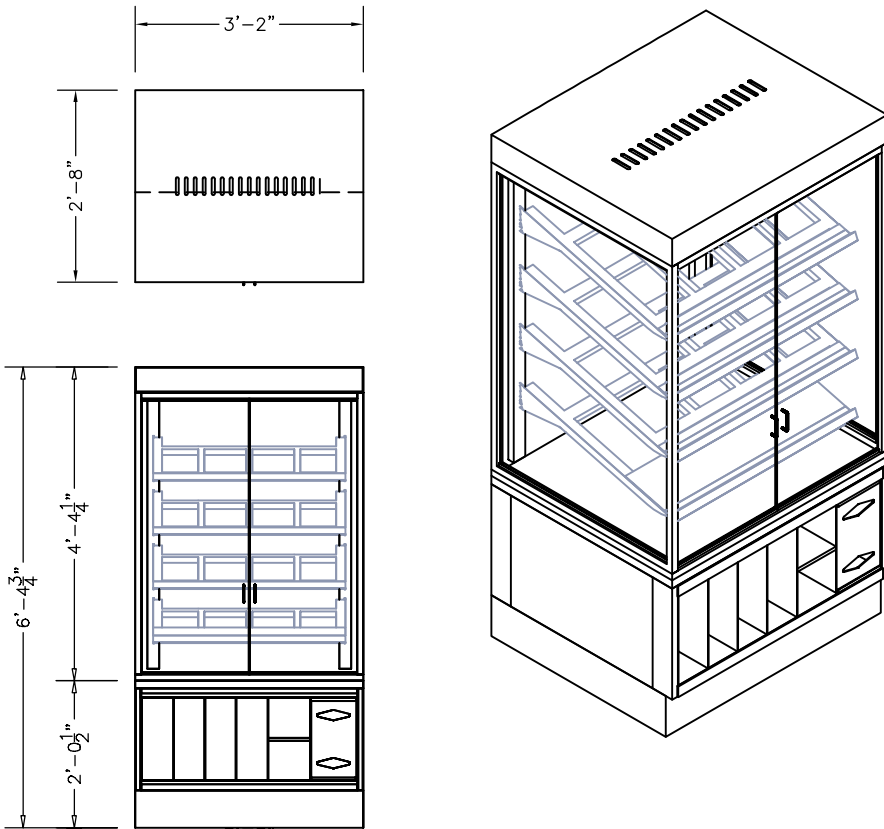

Specialty Items

Royston LLC One Pickroy Road Jasper, GA 30143

800.334.1766

roystonllc.com

ESL PASTRY CASE

CASE SIZES AVAILABLE

WIDTH	DEPTH	HEIGHT
38"	32"	76.75"
	36"	

THE ESL PASTRY CASE IS A 2 PIECE UNIT CONSISTING OF A LIGHTED GLASS UPPER CASE WITH A BASE CABINET BELOW AND SHIPS ASSEMBLED. CABINET COMPONENTS SHOWN SEPARATELY BELOW FOR DETAIL CLARITY.

LIGHT OPTIONS:
FLUORESCENT OR LED

OPTIONAL: PULL-OUT SHELF FOR WORK SURFACE (NOT SHOWN).

CABINET SHOWN: CS383277PSRC-ESL-FLOR,BGBX-CB,B-T1,PF3832

PASTRY CASE BASE CABINET

BASE CABINET SIZES AVAILABLE

WIDTH	DEPTH	HEIGHT
38"	32"	76.75"
	36"	

PASTRY CASE

PASTRY CASE SIZES AVAILABLE

WIDTH	DEPTH	HEIGHT
38"	32"	52.25"

ESM PASTRY CASE

CABINET SIZES AVAILABLE

WIDTH	DEPTH	HEIGHT
38"	32"	66"
	36"	

THE ESM PASTRY CASE IS A STAND ALONE COUNTER TOP UNIT WITH AN OPTIONAL BASE CABINET. WHEN CASE IS COMBINED WITH BASE CABINET, UNIT SHIPS ASSEMBLED. CABINET COMPONENTS SHOWN SEPARATELY BELOW FOR DETAIL CLARITY.

WIDTH	DEPTH	HEIGHT
38"	13"	34.5"

CABINET SHOWN:
ESM,PSRC41.63X38.00X32.00,LT,FLOR,BLK,3-SHF,BOX

ESS PASTRY CASE

THE ESS PASTRY CASE IS A STAND ALONE COUNTER TOP UNIT WITH AN OPTIONAL BASE CABINET. THE CASE AND CABINET SHIP SEPARATELY. CABINET COMPONENTS SHOWN SEPARATELY BELOW FOR DETAIL CLARITY.