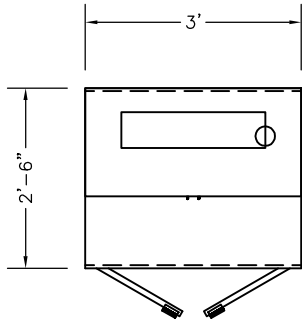

LIGHT OPTIONS:
FLUORESCENT OR LED

OPTIONAL: PULL-OUT SHELF FOR WORK SURFACE (NOT SHOWN).

CABINET SHOWN: CS383277PSRC-ESL-FLOR,BGBX-CB,B-T1,PF3832

PASTRY CASE BASE CABINET

BASE CABINET SIZES AVAILABLE

WIDTH	DEPTH	HEIGHT
38"	32"	76.75"
	36"	

PASTRY CASE

PASTRY CASE SIZES AVAILABLE

WIDTH	DEPTH	HEIGHT
38"	32"	52.25"

ESM PASTRY CASE

CABINET SIZES AVAILABLE

WIDTH	DEPTH	HEIGHT
38"	32"	66"
	36"	

THE ESM PASTRY CASE IS A STAND ALONE COUNTER TOP UNIT WITH AN OPTIONAL BASE CABINET. WHEN CASE IS COMBINED WITH BASE CABINET, UNIT SHIPS ASSEMBLED. CABINET COMPONENTS SHOWN SEPARATELY BELOW FOR DETAIL CLARITY.

LIGHT OPTIONS:
FLUORESCENT OR LED

CABINET SHOWN: CS383266PSRC-ESM-BX-FLOR,FD2-CB,B-T1,PF3832

PASTRY CASE BASE CABINET

CABINET SIZES AVAILABLE

WIDTH	DEPTH	HEIGHT
38"	32"	24.5"
	36"	

PASTRY CASE

CASE SIZES AVAILABLE

WIDTH	DEPTH	HEIGHT
38"	13"	34.5"

CABINET SHOWN:
ESM,PSRC41.63X38.00X32.00,LT,FLOR,BLK,3-SHF,BOX

ESS PASTRY CASE

THE ESS PASTRY CASE IS A STAND ALONE COUNTER TOP UNIT WITH AN OPTIONAL BASE CABINET. THE CASE AND CABINET SHIP SEPARATELY. CABINET COMPONENTS SHOWN SEPARATELY BELOW FOR DETAIL CLARITY.