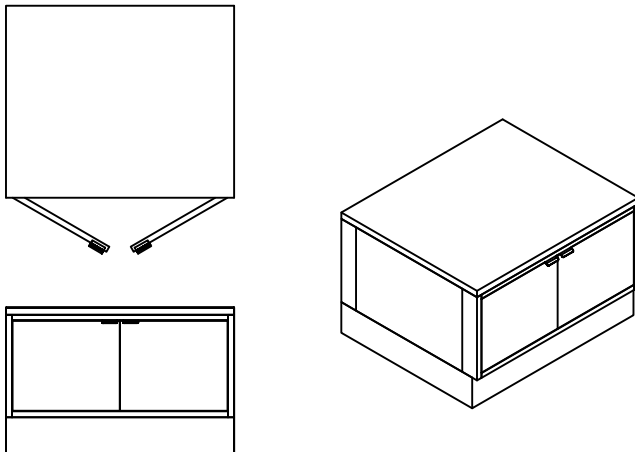

LIGHT OPTIONS:
FLUORESCENT OR LED

OPTIONAL: PULL-OUT SHELF FOR WORK SURFACE (NOT SHOWN).

CABINET SHOWN: CS383277PSRC-ESL-FLOR,BGBX-CB,B-T1,PF3832

PASTRY CASE BASE CABINET

BASE CABINET SIZES AVAILABLE

WIDTH	DEPTH	HEIGHT
38"	32"	76.75"
	36"	

PASTRY CASE

PASTRY CASE SIZES AVAILABLE

WIDTH	DEPTH	HEIGHT
38"	32"	52.25"

ESM PASTRY CASE

CABINET SIZES AVAILABLE

WIDTH	DEPTH	HEIGHT
38"	32"	66"
	36"	

THE ESM PASTRY CASE IS A STAND ALONE COUNTER TOP UNIT WITH AN OPTIONAL BASE CABINET. WHEN CASE IS COMBINED WITH BASE CABINET, UNIT SHIPS ASSEMBLED. CABINET COMPONENTS SHOWN SEPARATELY BELOW FOR DETAIL CLARITY.

LIGHT OPTIONS:
FLUORESCENT OR LED

CABINET SHOWN: CS383266PSRC-ESM-BX-FLOR,FD2-CB,B-T1,PF3832

PASTRY CASE BASE CABINET

CABINET SIZES AVAILABLE

WIDTH	DEPTH	HEIGHT
38"	32"	24.5"
	36"	

PASTRY CASE

CASE SIZES AVAILABLE

WIDTH	DEPTH	HEIGHT
38"	13"	34.5"

CABINET SHOWN:
ESM,PSRC41.63X38.00X32.00,LT,FLOR,BLK,3-SHF,BOX

ESS PASTRY CASE

THE ESS PASTRY CASE IS A STAND ALONE COUNTER TOP UNIT WITH AN OPTIONAL BASE CABINET. THE CASE AND CABINET SHIP SEPARATELY. CABINET COMPONENTS SHOWN SEPARATELY BELOW FOR DETAIL CLARITY.